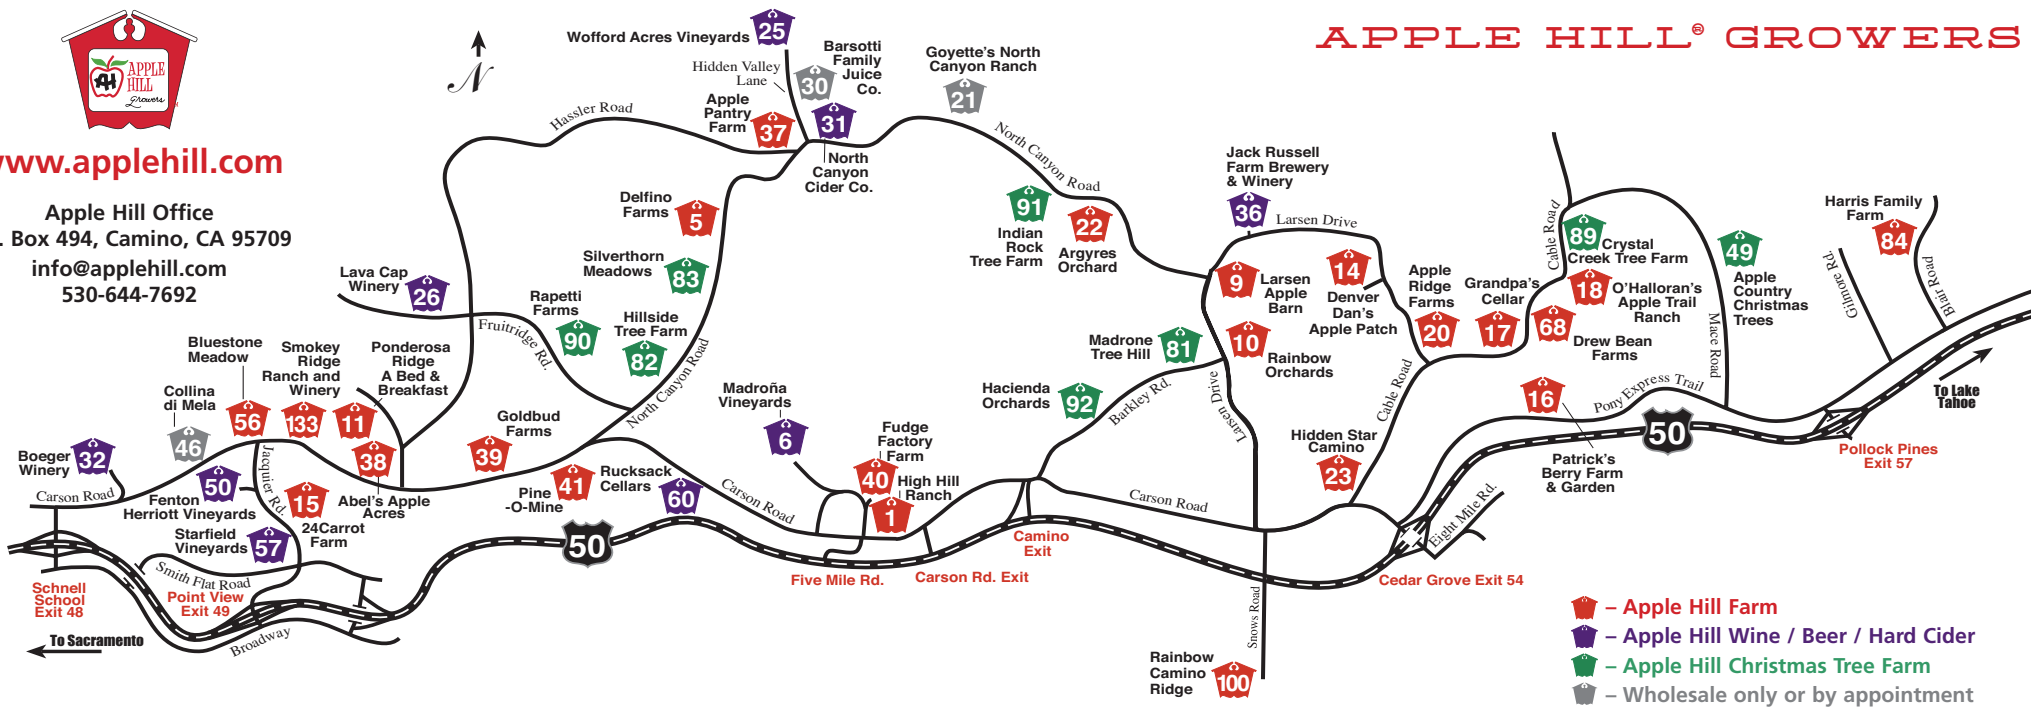

www.applehill.com

Apple Hill Office
P.O. Box 494, Camino, CA 95709
info@applehill.com
530-644-7692

APPLE HILL® GROWERS

- **1. HIGH HILL RANCH**
  2901 High Hill Road, Placerville • 530-644-1973
- **5. DELFINO FARMS**
  3205 North Canyon Road, Camino • 530-622-0184
- **6. MADROÑA VINEYARDS**
  2560 High Hill Road, Placerville • 530-644-5948
- **9. LARSEN APPLE BARN**
  2461 Larsen Drive, Camino • 530-644-1415
- **10. RAINBOW ORCHARDS**
  2569 Larsen Drive, Camino • 530-644-1594
- **11. PONDEROSA RIDGE, A BED AND BREAKFAST**
  2360 Union Ridge Road, Placerville • 530-344-9220
- **14. DENVER DAN'S APPLE PATCH**
  4354 Bumble Bee Lane, Camino • 530-644-6881
- **15. 24CARROT FARM**
  2731 Jacquier Road, Placerville • 530-391-8582
- **16. PATRICK'S BERRY FARM & GARDEN**
  4455 Pony Express Trail, Camino
- **17. GRANDPA'S CELLAR**
  2360 Cable Road, Camino • 909-917-2138
- **18. O'HALLORAN'S APPLE TRAIL RANCH**
  2261 Cable Road, Camino • 530-644-3389
- **20. APPLE RIDGE FARMS**
  1800 Larsen Drive, Camino • 530-647-0613
- **21. GOYETTE'S NORTH CANYON RANCH**
  3825 North Canyon Road, Camino • 530-919-2015

- **22. ARGYRES ORCHARD**
  4220 North Canyon Road, Camino • 530-644-3862
- **23. HIDDEN STAR CAMINO**
  2740 Cable Road, Camino • 530-622-6885
- **25. WOFFORD ACRES VINEYARDS**
  1900 Hidden Valley Lane, Camino • 530-626-6858
- **26. LAVA CAP WINERY**
  2221 Fruitridge Road, Placerville • 530-621-0175
- **30. BARSOTTI FAMILY JUICE COMPANY**
  2239 Hidden Valley Lane, Camino • 530-622-4629
- **31. NORTH CANYON CIDER COMPANY**
  3541 North Canyon Road, Camino • 650-520-4349
- **32. BOEGER WINERY**
  1709 Carson Road, Placerville • 530-622-8094
- **36. JACK RUSSELL FARM BREWERY & WINERY**
  2380 Larsen Drive, Camino • 530-647-6222
- **37. APPLE PANTRY FARM**
  corner of North Canyon & Hassler, Camino • 530-318-2834
- **38. ABEL'S APPLE ACRES**
  2345 Carson Road, Placerville • 530-626-0138
- **39. GOLDBUD FARMS**
  2501 Carson Road, Placerville • 530-626-6521
- **40. FUDGE FACTORY FARM**
  2860 High Hill Rd., Placerville • 530-644-3492
- **41. PINE-O-MINE RANCH**
  2620 Carson Road, Placerville • 530-212-0535

- **46. COLLINA DI MELA**
  1925 Carson Road, Placerville • 530-417-1942
- **49. APPLE COUNTRY CHRISTMAS TREES**
  2721 Mace Road, Camino • 530-644-2475
- **50. FENTON HERRIOTT VINEYARDS**
  120 Jacquier Court, Placerville • 530-642-2021
- **56. BLUESTONE MEADOW**
  2025 Carson Road, Placerville • 530-621-1830
- **57. STARFIELD VINEYARDS**
  2750 Jacquier Road, Placerville • 530-748-3085
- **60. RUCKSACK CELLARS**
  3030 Carson Road, Placerville • 530-647-2113
- **68. DREW BEAN FARMS**
  2315 Cable Road, Camino • 530-443-4357
- **81. MADRONE TREE HILL**
  2600 Barkley Road, Camino • 916-835-9600
- **82. HILLSIDE TREE FARM**
  2881 North Canyon Road, Camino • 530-621-2053
- **83. SILVERTHORN MEADOWS**
  3101 North Canyon Rd., Camino • 530-621-2379
- **84. HARRIS FAMILY FARM**
  2640 Blair Road, Pollock Pines • 530-644-2194
- **89. CRYSTAL CREEK TREE FARM**
  2019 Cable Road, Camino • 530-417-6097
- **90. RAPETTI FARMS**
  2585 Fruitridge Road, Camino • 530-919-7126