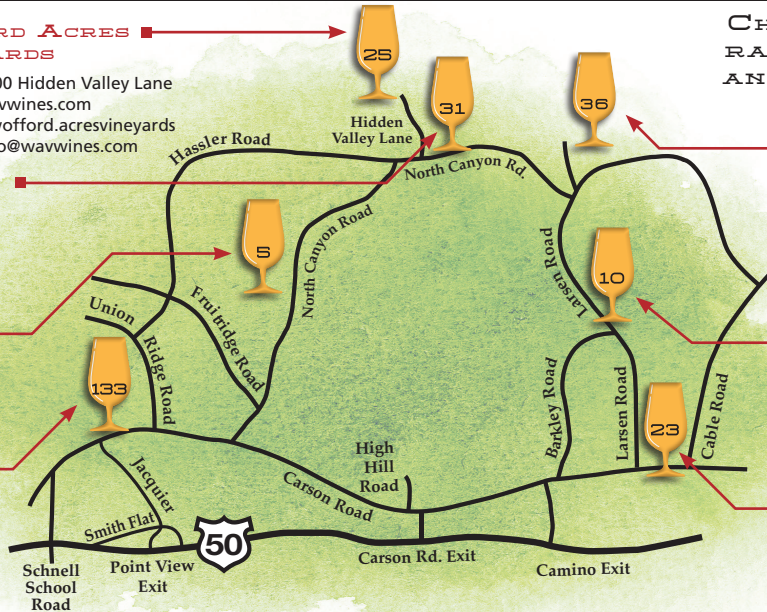

SMOKEY RIDGE RANCH

2160 Carson Road
smokeyridgeranch.com
smokeyridgeranch@gmail.com
530-626-5077

CHECK WITH INDIVIDUAL RANCHES FOR DAYS OPEN AND FOR SPECIAL OFFERS AND EVENTS.

JACK RUSSELL FARM BREWERY AND WINERY

2380 Larsen Drive
jackrussellbrewery.com
info@jackrussellbrewery.com
530-647-6222

RAINBOW ORCHARDS

2569 Larsen Drive
rainboworchards.net
rainboworch@gmail.com
530-644-1594

HIDDEN STAR CAMINO

2740 Cable Road
hiddenstarcamino.com
hiddenstarcamino@gmail.com
530-622-6885