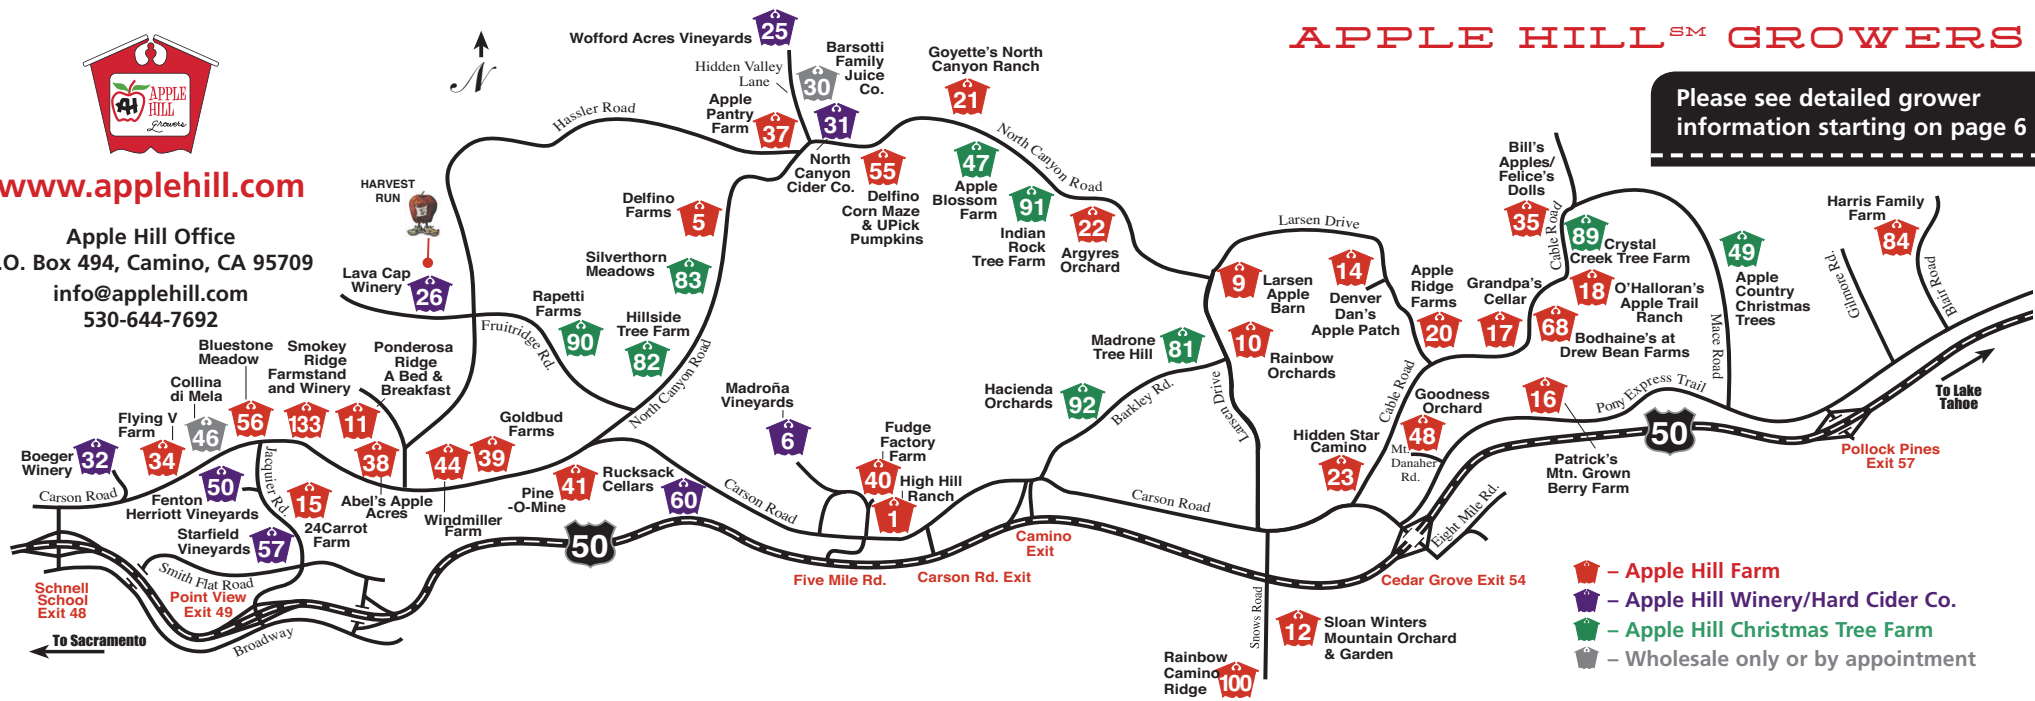

# APPLE HILL<sup>SM</sup> GROWERS

Please see detailed grower information starting on page 6

- 1. HIGH HILL RANCH**  
2901 High Hill Road, Placerville • 530-644-1973
- 2. SLOAN WINTERS MOUNTAIN ORCHARD & GARDEN**  
3121 Snows Road, Camino • 916-860-9207
- 3. BOEGER WINERY**  
1709 Carson Road, Placerville • 530-622-8094
- 4. DENVER DAN'S APPLE PATCH**  
4354 Bumble Bee Lane, Camino • 530-644-6881
- 5. DELFINO FARMS**  
3205 North Canyon Road, Camino • 530-622-0184
- 6. MADROÑA VINEYARDS**  
2560 High Hill Road, Placerville • 530-644-5948
- 7. FLYING V FARM**  
1901 Carson Rd, Placerville • 530-497-0774
- 8. PATRICK'S MTN. GROWN BERRY FARM**  
4455 Pony Express Trail, Camino
- 9. LARSEN APPLE BARN**  
2461 Larsen Drive, Camino • 530-644-1415
- 10. RAINBOW ORCHARDS**  
2569 Larsen Drive, Camino • 530-644-1594
- 11. PONDEROSA RIDGE, A BED AND BREAKFAST**  
2360 Union Ridge Road, Placerville • 530-344-9220
- 12. SLOAN WINTERS MOUNTAIN ORCHARD & GARDEN**  
3121 Snows Road, Camino • 916-860-9207
- 13. SMOKEY RIDGE FARMSTAND & WINERY**  
2160 Carson Road, Placerville • 530-626-5077
- 14. DENVER DAN'S APPLE PATCH**  
4354 Bumble Bee Lane, Camino • 530-644-6881
- 15. 24CARROT FARM**  
2731 Jacquier Road, Placerville • 530-391-8582
- 16. PATRICK'S MTN. GROWN BERRY FARM**  
4455 Pony Express Trail, Camino
- 17. GRANDPA'S CELLARS**  
2360 Cable Road, Camino • 530-644-2153
- 18. O'HALLORAN'S APPLE TRAIL RANCH**  
2261 Cable Road, Camino • 530-644-3389
- 19. APPLE RIDGE FARMS**  
1800 Larsen Drive, Camino • 530-647-0613
- 20. LARSEN APPLE BARN**  
2461 Larsen Drive, Camino • 530-644-1415
- 21. GOYETTE'S NORTH CANYON RANCH**  
3825 North Canyon Road, Camino • 530-622-9299
- 22. ARGYRES ORCHARD**  
4220 North Canyon Road, Camino • 530-644-3862
- 23. HIDDEN STAR CAMINO**  
2740 Cable Road, Camino • 530-622-6885
- 24. FUDGE FACTORY FARM**  
2860 High Hill Rd., Placerville • 530-644-3492
- 25. WOFFORD ACRES VINEYARDS**  
1900 Hidden Valley Lane, Camino • 530-626-6858
- 26. LAVA CAP WINERY**  
2221 Fruitridge Road, Placerville • 530-621-0175
- 27. BOARSOTTI FAMILY JUICE COMPANY**  
2239 Hidden Valley Lane, Camino • 530-622-4629
- 28. NORTH CANYON CIDER COMPANY**  
3541 North Canyon Road, Camino • 650-520-4349
- 29. BOEGER WINERY**  
1709 Carson Road, Placerville • 530-622-8094
- 30. FLYING V FARM**  
1901 Carson Rd, Placerville • 530-497-0774
- 31. BILL'S APPLES & FELICE'S DOLLS**  
2234 Cable Road, Camino • 530-644-1973
- 32. APPLE PANTRY FARM**  
corner of North Canyon & Hassler, Camino • 530-318-2834
- 33. ABEL'S APPLE ACRES**  
2345 Carson Road, Placerville • 530-626-0138
- 34. GOLDBUD FARMS**  
2501 Carson Road, Placerville • 530-626-6521
- 35. HIGH HILL RANCH**  
2901 High Hill Road, Placerville • 530-644-1973
- 36. GOYETTE'S NORTH CANYON RANCH**  
3825 North Canyon Road, Camino • 530-622-9299
- 37. ARGYRES ORCHARD**  
4220 North Canyon Road, Camino • 530-644-3862
- 38. HIDDEN STAR CAMINO**  
2740 Cable Road, Camino • 530-622-6885
- 39. MADROÑA VINEYARDS**  
2560 High Hill Road, Placerville • 530-644-5948
- 40. LAVA CAP WINERY**  
2221 Fruitridge Road, Placerville • 530-621-0175
- 41. BOARSOTTI FAMILY JUICE COMPANY**  
2239 Hidden Valley Lane, Camino • 530-622-4629
- 42. NORTH CANYON CIDER COMPANY**  
3541 North Canyon Road, Camino • 650-520-4349
- 43. BOEGER WINERY**  
1709 Carson Road, Placerville • 530-622-8094
- 44. FLYING V FARM**  
1901 Carson Rd, Placerville • 530-497-0774
- 45. BILL'S APPLES & FELICE'S DOLLS**  
2234 Cable Road, Camino • 530-644-1973
- 46. APPLE PANTRY FARM**  
corner of North Canyon & Hassler, Camino • 530-318-2834
- 47. ABEL'S APPLE ACRES**  
2345 Carson Road, Placerville • 530-626-0138
- 48. GOLDBUD FARMS**  
2501 Carson Road, Placerville • 530-626-6521
- 49. SILVERTHORN MEADOWS**  
3101 North Canyon Rd., Camino • 530-621-2379
- 50. HARRIS FAMILY FARM**  
2640 Blair Road, Pollock Pines • 530-644-2194
- 51. CRYSTAL CREEK TREE FARM**  
2019 Cable Road, Camino • 530-417-6097
- 52. RAPETTI FARMS**  
2585 Fruitridge Road, Camino • 530-622-7229
- 53. INDIAN ROCK TREE FARM**  
3800 North Canyon Road, Camino • 530-622-4087
- 54. HACIENDA ORCHARDS**  
2900 Barkley Road, Camino • 408-657-6568
- 55. RAINBOW CAMINO RIDGE**  
3010 Snows Road, Camino • 530-644-1594