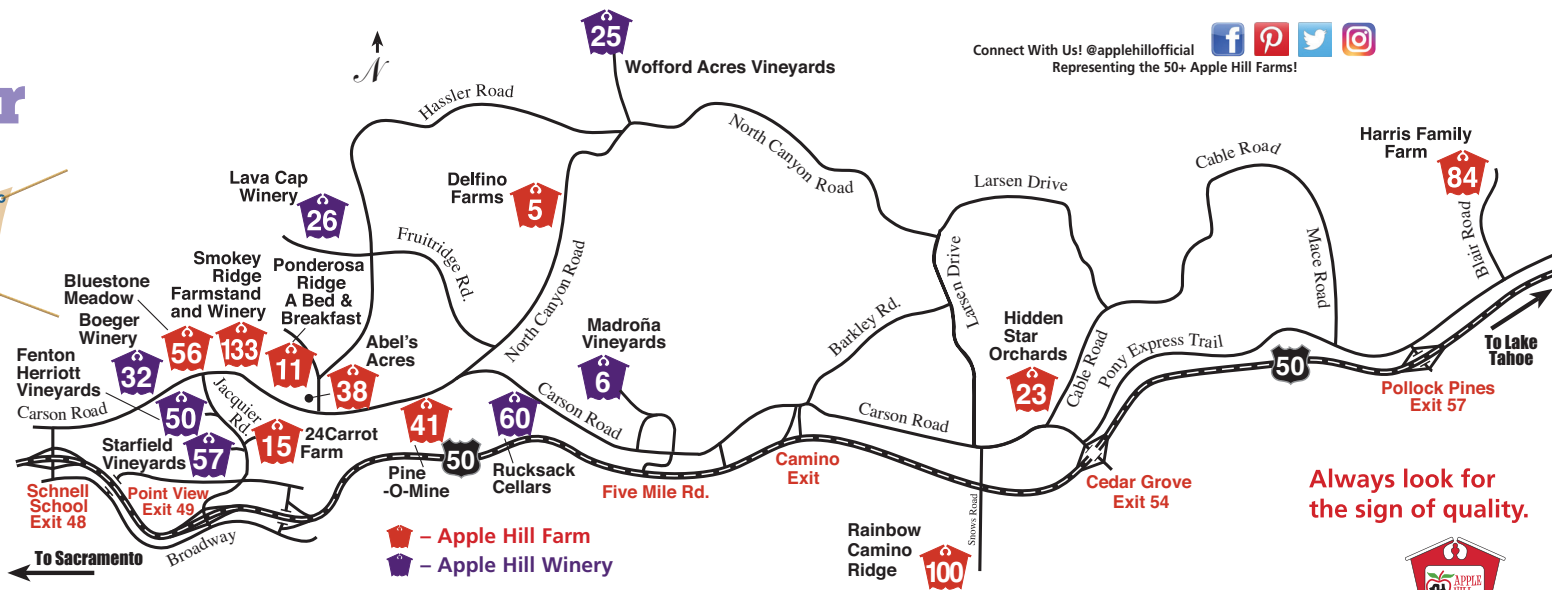

## Harvest Days

June 19 & 20, 26 & 27

Visit [applehill.com](http://applehill.com) or contact participating farms for more information.

## 2021 Participating Ranches

See previous panel for Grower Marketplace at Bluestone Meadow, #56 on the map.

Connect With Us! @applehillofficial  
Representing the 50+ Apple Hill Farms!

Always look for the sign of quality.