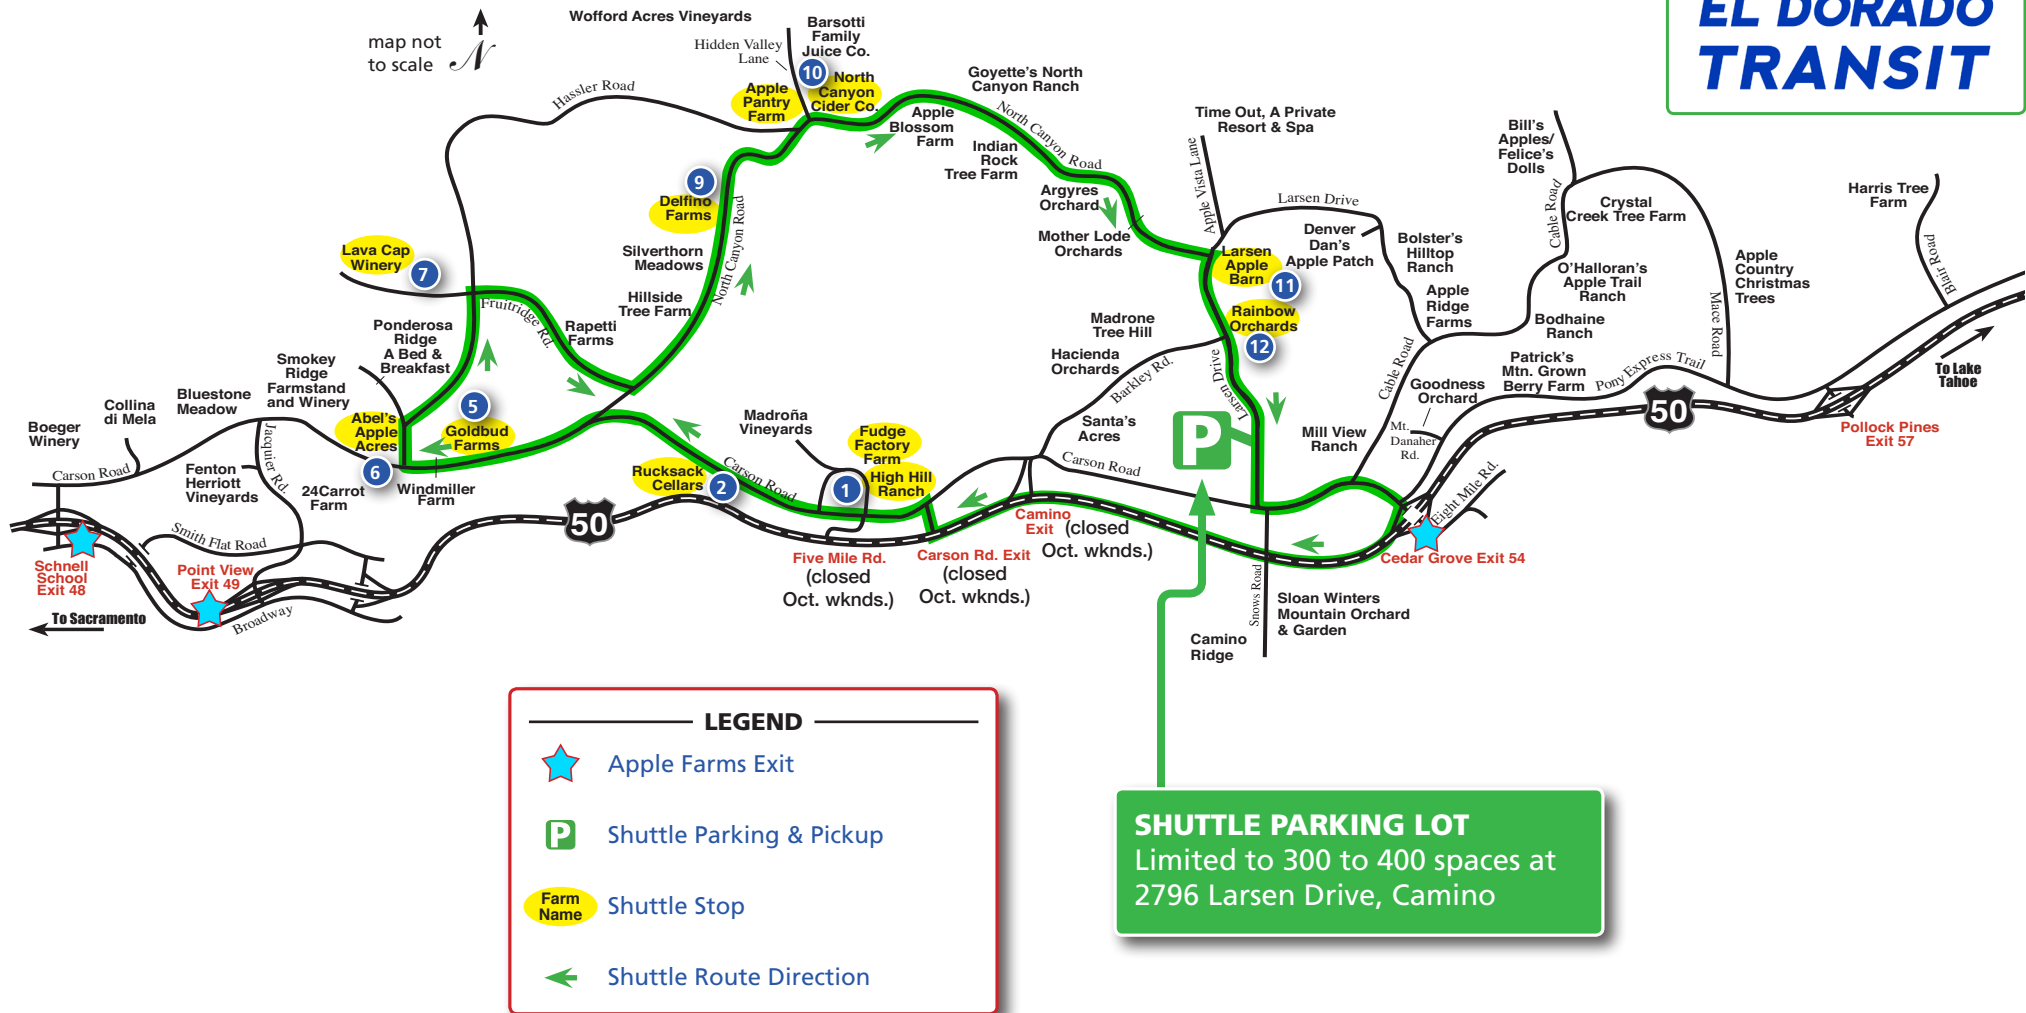

2018 Apple HillSM Growers Shuttle Stops

Sat. & Sun. only, Oct. 6th-28th | 9am-4pm | Approximately Every 15-20 Minutes

FREE SHUTTLE
provided by

**EL DORADO
TRANSIT**

Questions? Contact El Dorado County DOT Director: rafael.martinez@edcgov.us / 530-621-5900
or EDC Supervisor Brian Veerkamp: bosthree@edcgov.us / 530-621-5652