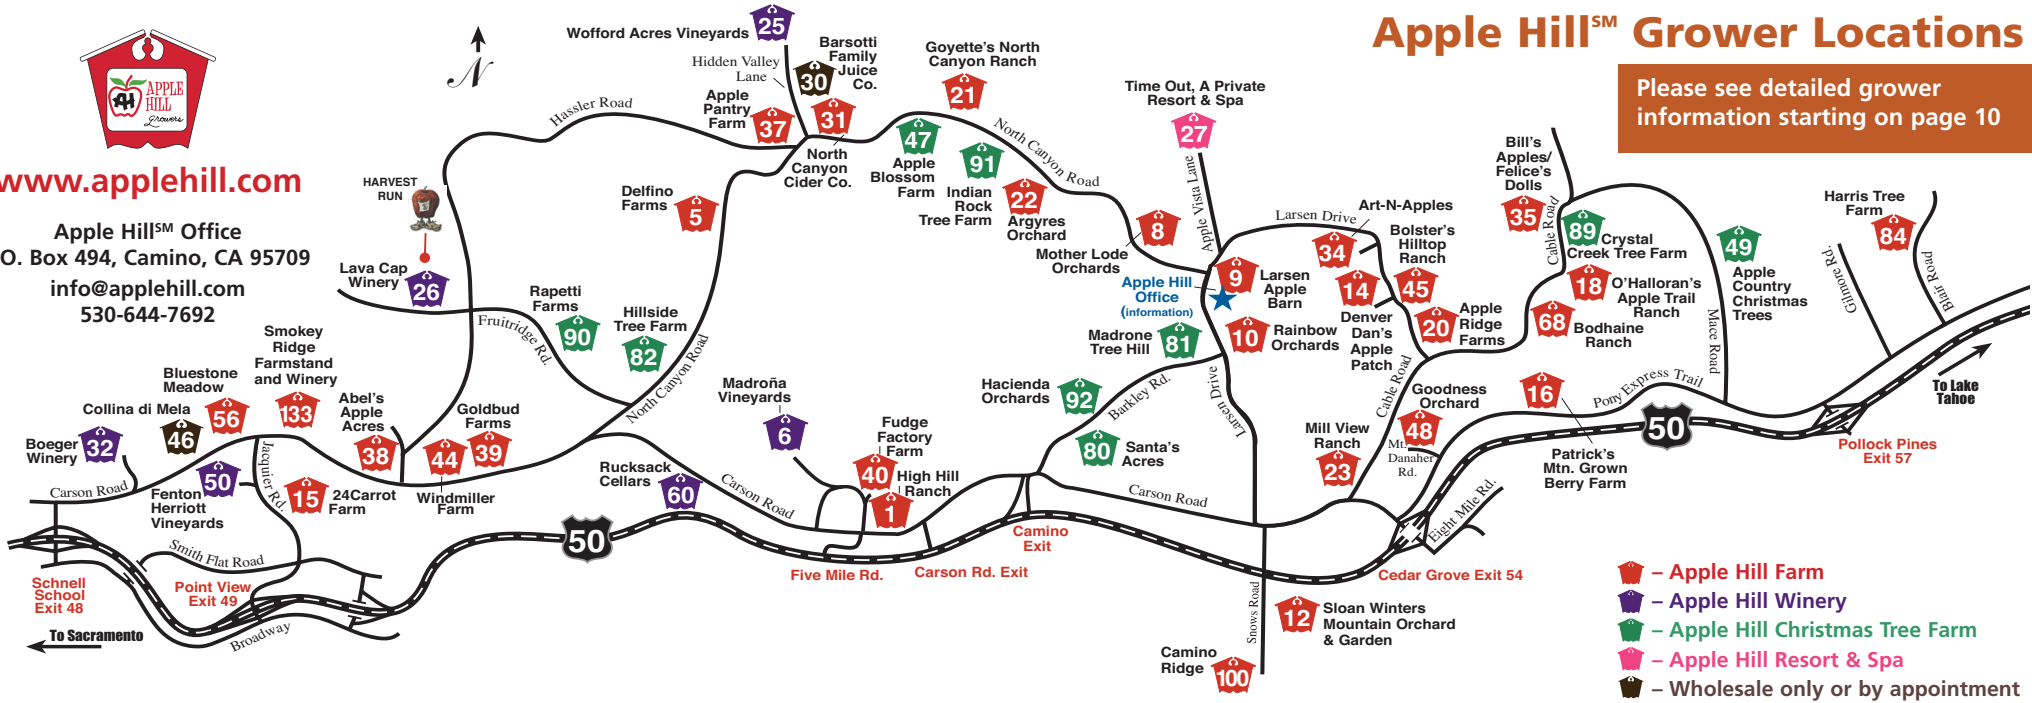

www.applehill.com

Apple Hill^{SM} Office
P.O. Box 494, Camino, CA 95709
info@applehill.com
530-644-7692

Apple Hill^{SM} Grower Locations

Please see detailed grower information starting on page 10

- Apple Hill Farm
- Apple Hill Winery
- Apple Hill Christmas Tree Farm
- Apple Hill Resort & Spa
- Wholesale only or by appointment