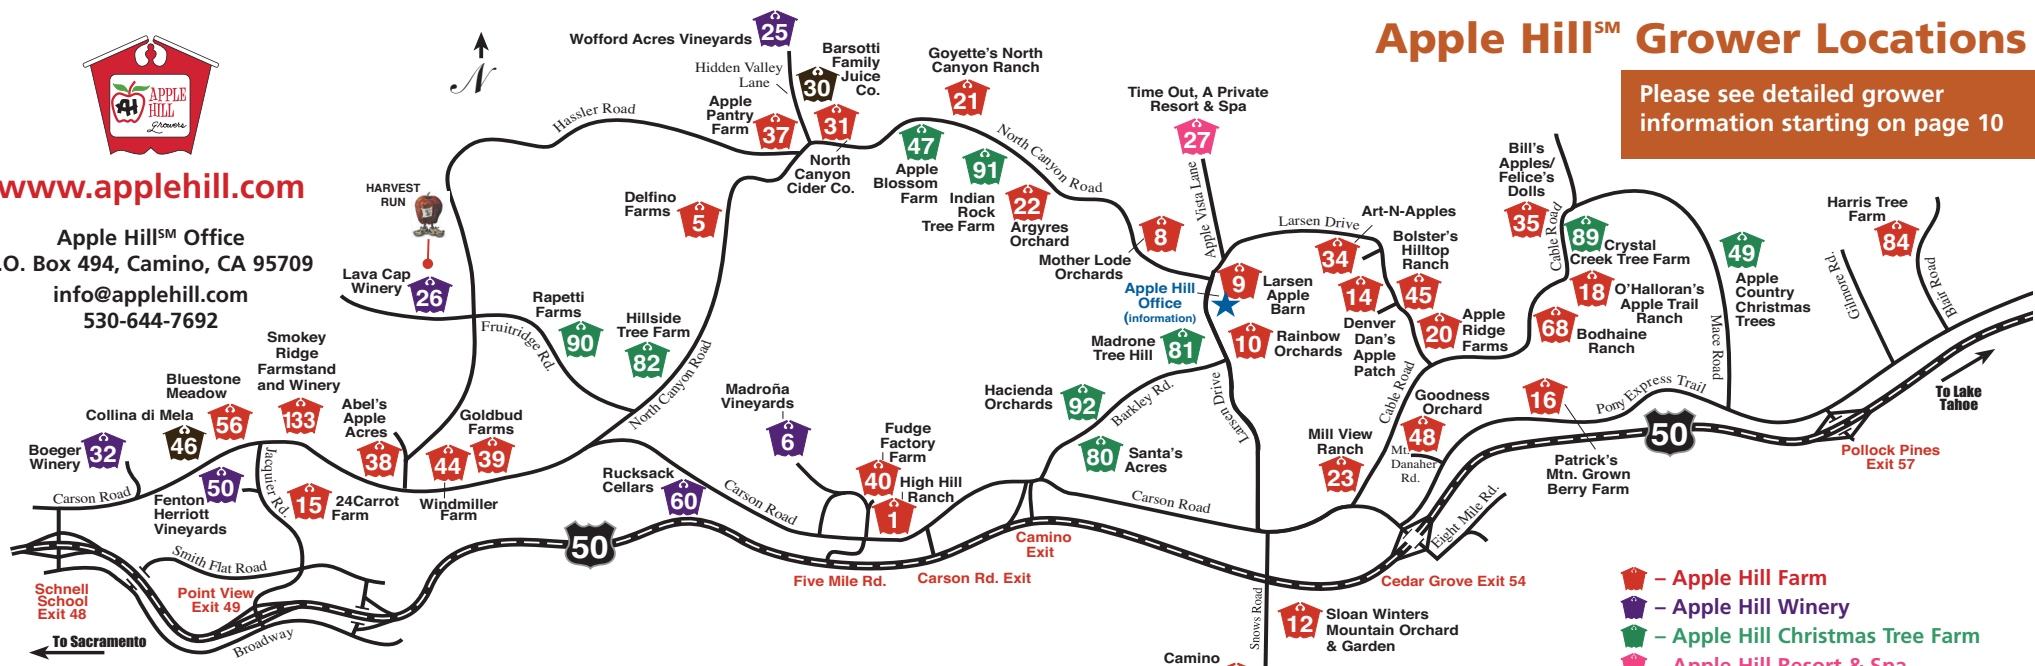

# Apple Hill<sup>SM</sup> Grower Locations

Please see detailed grower information starting on page 10

- Apple Hill Farm
- Apple Hill Winery
- Apple Hill Christmas Tree Farm
- Apple Hill Resort & Spa
- Wholesale only or by appointment