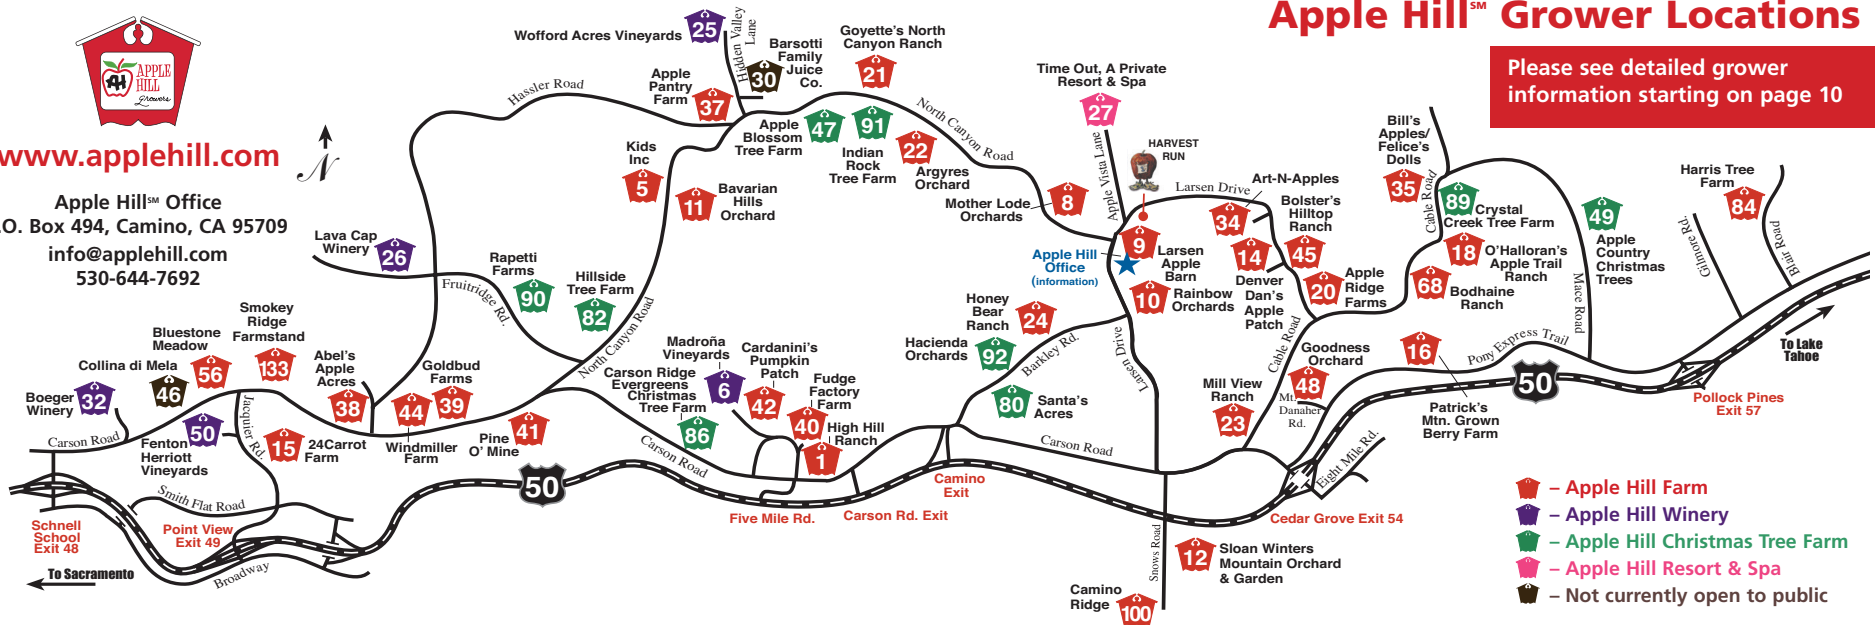

www.applehill.com

Apple Hill^{SM} Office
P.O. Box 494, Camino, CA 95709
info@applehill.com
530-644-7692

Apple Hill^{SM} Grower Locations

Please see detailed grower information starting on page 10

- Apple Hill Farm
- Apple Hill Winery
- Apple Hill Christmas Tree Farm
- Apple Hill Resort & Spa
- Not currently open to public