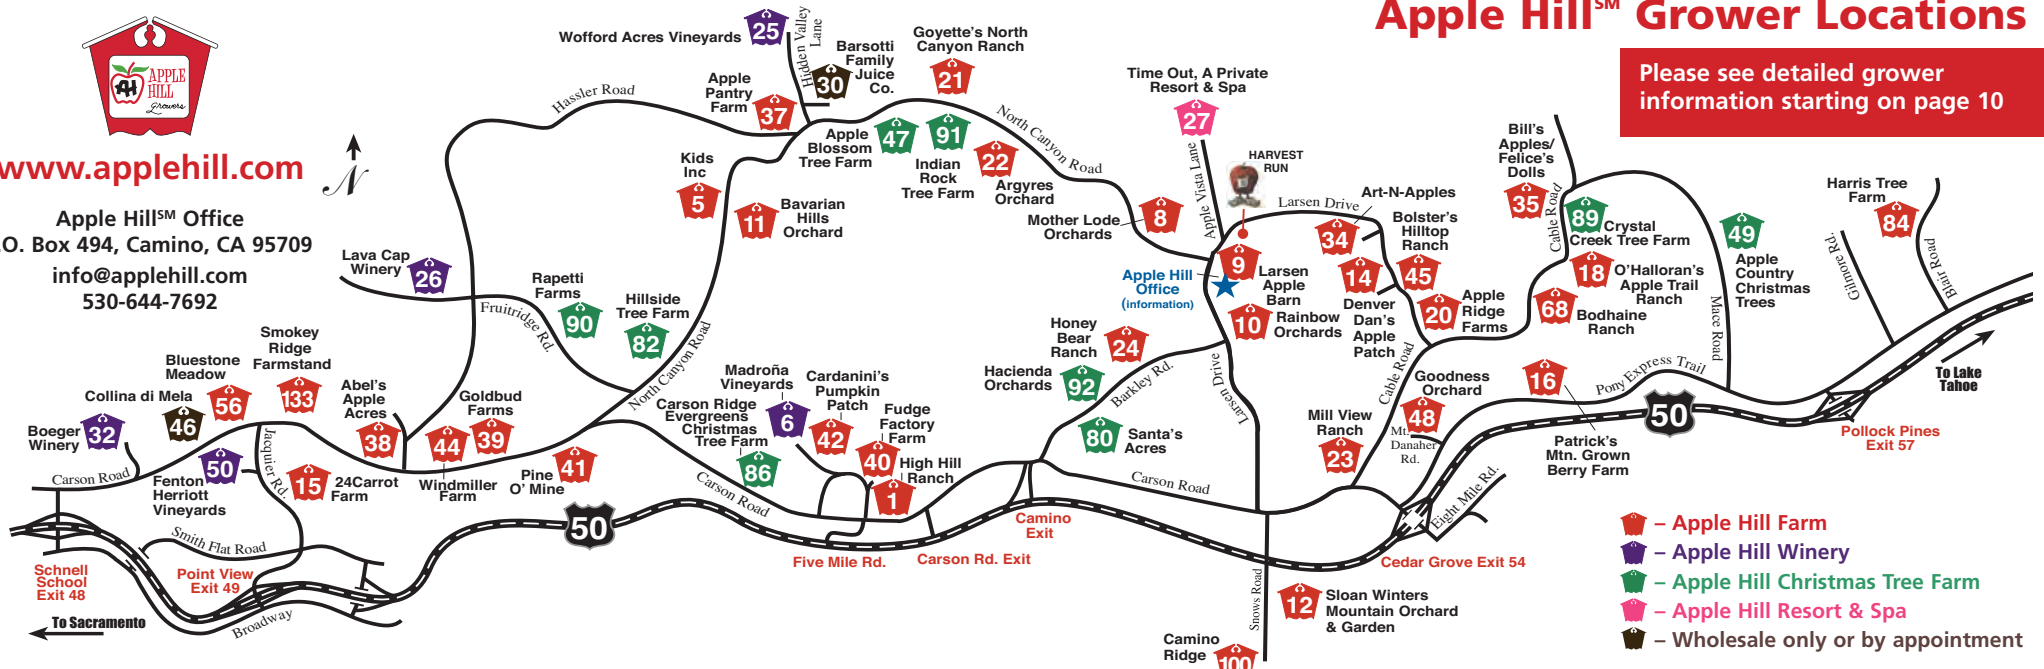

# Apple Hill<sup>SM</sup> Grower Locations

Please see detailed grower information starting on page 10

- Apple Hill Farm
- Apple Hill Winery
- Apple Hill Christmas Tree Farm
- Apple Hill Resort & Spa
- Wholesale only or by appointment